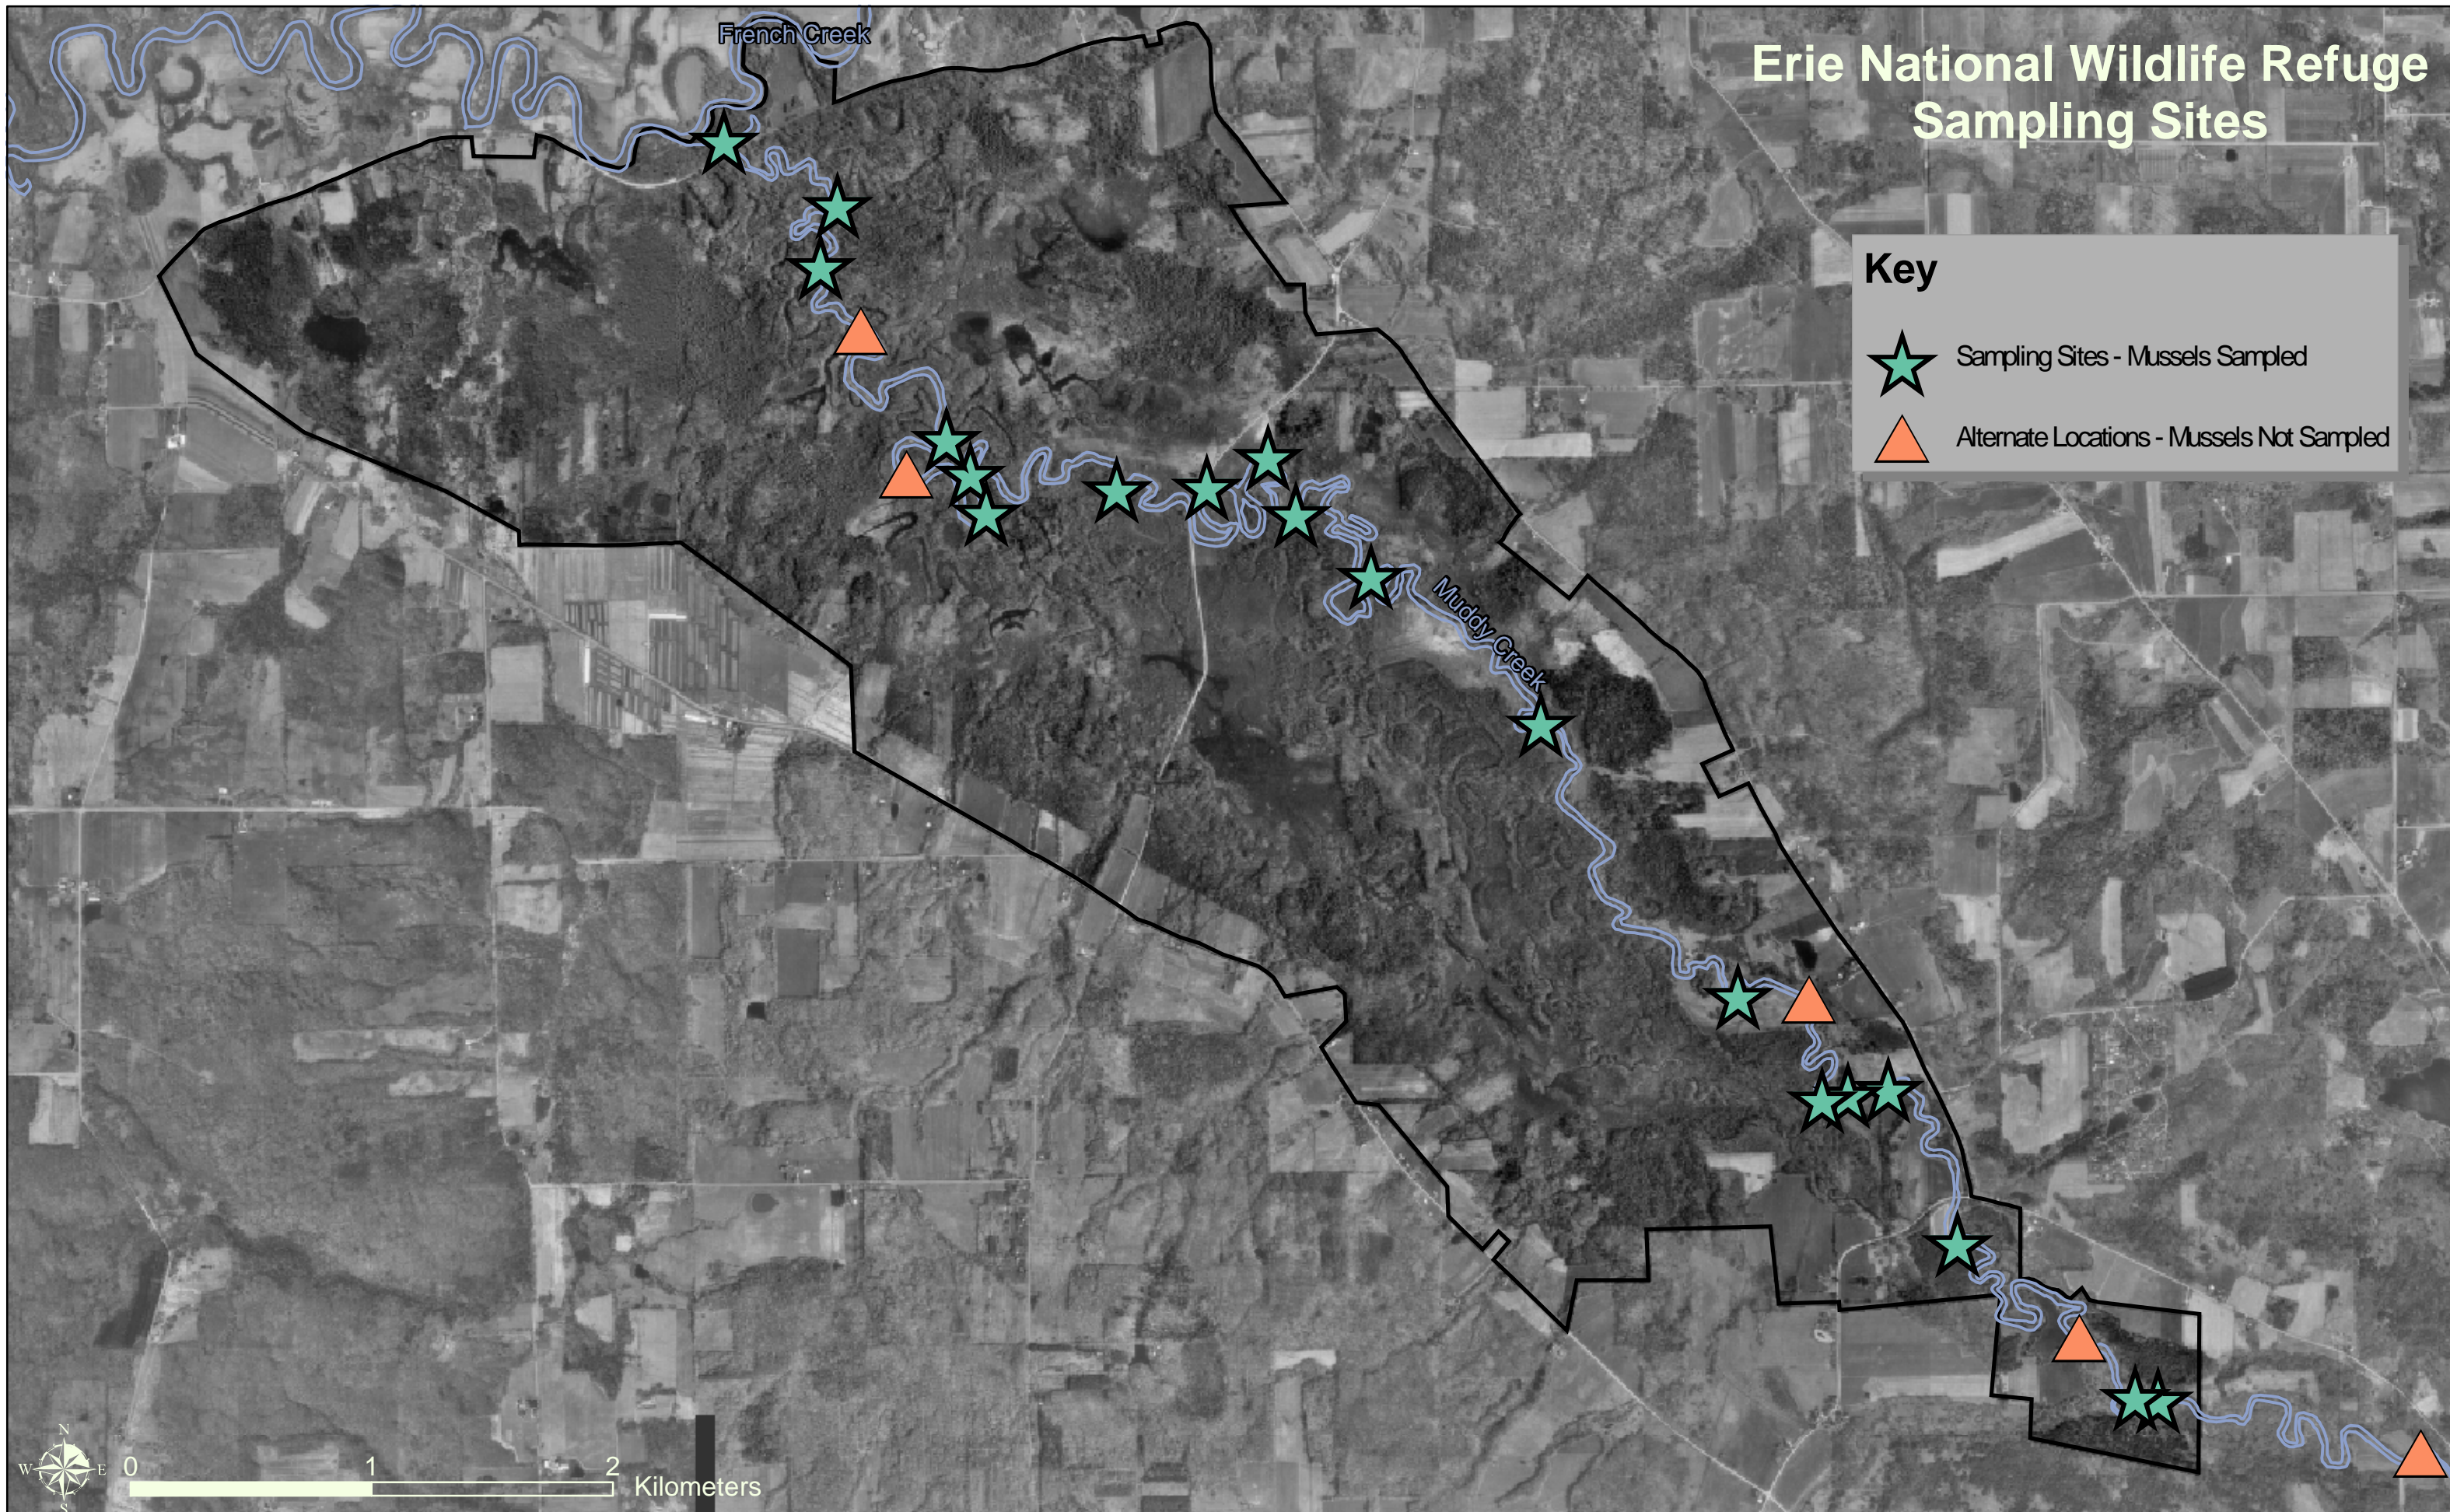

Erie National Wildlife Refuge Sampling Sites

Key

- ★ Sampling Sites - Mussels Sampled
- ▲ Alternate Locations - Mussels Not Sampled

Sampling site locations via GPS field units. Erie National Wildlife Refuge Area, rivers, and orthophotos from Pennsylvania Spatial Data Access. Summer 2005.